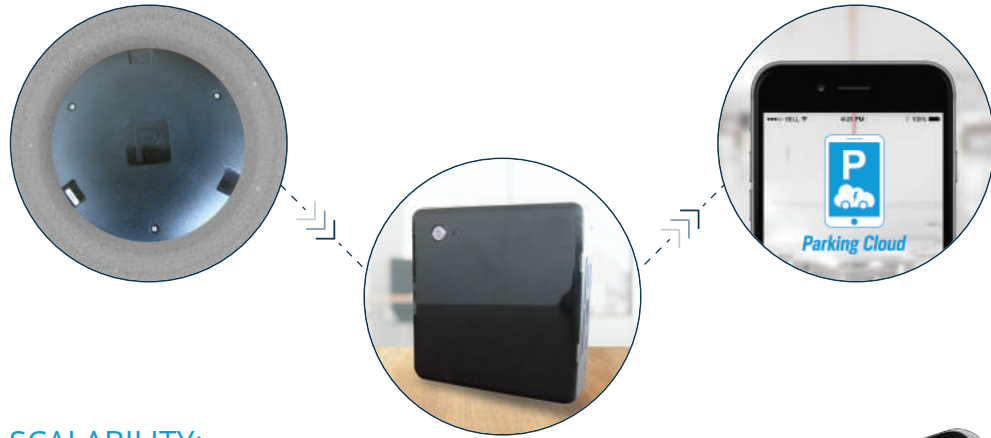

WHAT YOU GET?

www.jetbi.com

Parking Cloud is a tailor made solution that makes cities livable. You get maximum capacity from space available, compliance becomes cost effective, parking data available 24/7 from any device. Less time for parking, more time for living.

Standalone solution or Salesforce® powered application.

SCALABILITY:

from 50 to 10 million and even more managed parking lots

1 Base station per 10k parking lots sensors installation in minutes

Mobile-ready user interface for administrators and end users

TRUST and SECURITY:

Highest information security standards applied in all components and connections to prevent unauthorized access to sensitive data.