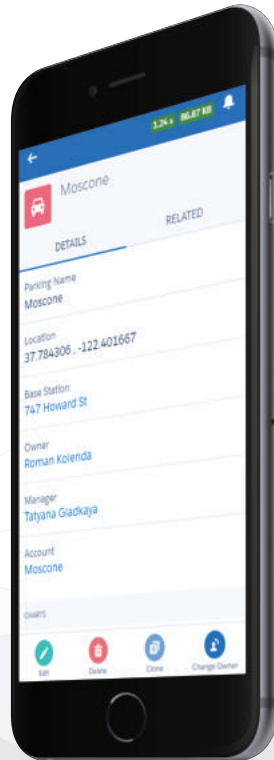

WHAT YOU GET?

www.jetbi.com

Parking Cloud is a tailor made solution that makes cities livable. You get maximum capacity from space available, compliance becomes cost effective, parking data available 24/7 from any device. Less time for parking, more time for living.

Standalone solution or Salesforce® powered application.

SCALABILITY:

from 50 to 10 million and even more managed parking lots

1 Base station per 10k parking lots sensors installation in minutes

Mobile-ready user interface for administrators and end users

TRUST and SECURITY:

Highest information security standards applied in all components and connections to prevent unauthorized access to sensitive data.

CUSTOMIZABLE:

www.jetbi.com

Cloud-based native Force.com® application with cutting-edge IoT sensors and base-station from NWave.IO

The solution is fully customizable using Salesforce technology stack, including APEX, Visualforce, Heroku, or any other product using SOAP\REST API.

FOR WHOM:

Smart City Municipality: On-Street parking mobile solution

Smart City Police Department: Parking violation control

Smart Enterprises: Open-air Parking automation

Homeowners with large garages

Transport companies with own parking management

Taxi companies

Auto-manufacturers

Logistics departments

University Campuses parking automation

Retail: Malls parking

Airports parking lots

Entertainment:
Team games scenarios and quests