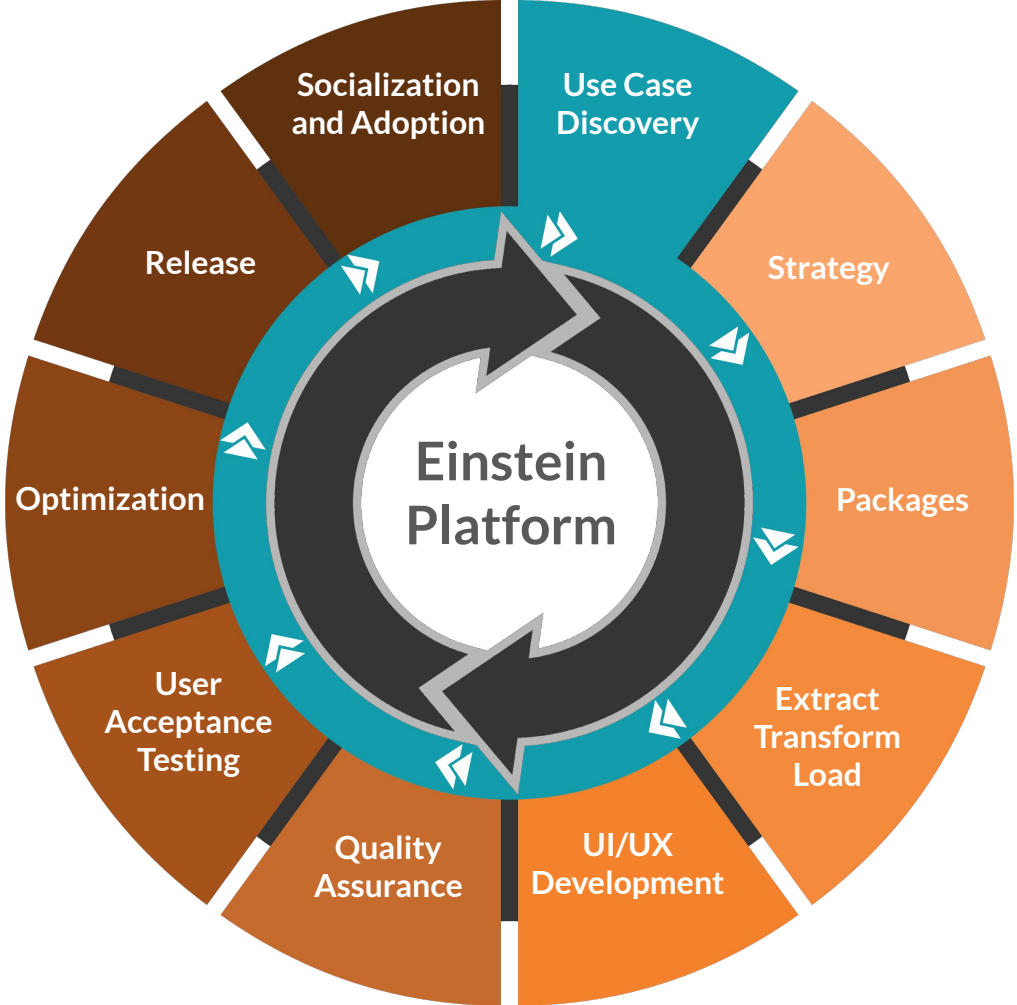

It's all about the Use Case