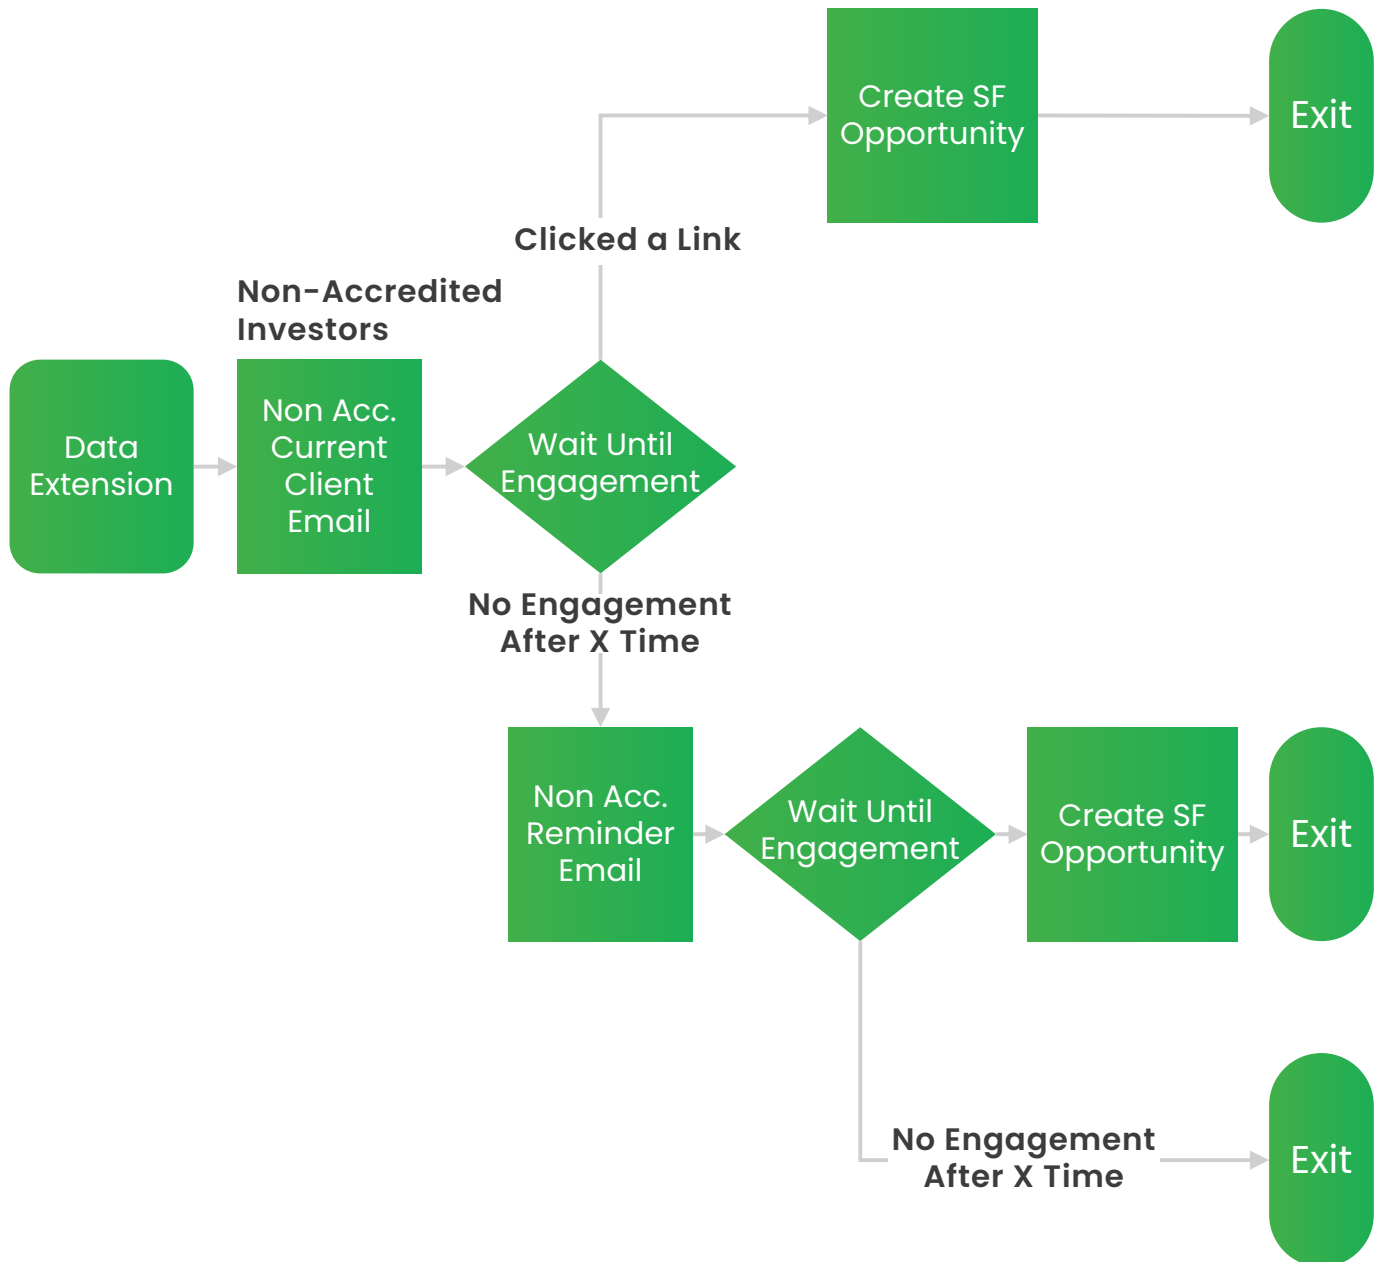

MARKETING CLOUD CUSTOM JOURNEY

System Architecture

Journey Path

Ampscript

Salesforce Flow

System Architecture

Journey Path

For Opportunity 1 –

2840 – Is the ID of the cloud page here which can be seen in Cloud Page by clicking on gear icon

For Opportunity 2 –

```
%%=redirectTo(CONCAT(CloudPagesURL(2843,'AccountId',Account:Id,
'CampaignID',Campaign:ID,'CloseDate',@plusSevenDay,'Name',@Name1,'OwnerID',User:ID,'campaignm
emberid', CampaignMember:ID, 'url','https://www.larsonfinancial.com/a-perspective-on-2022-financial-
markets/')))=%%
```