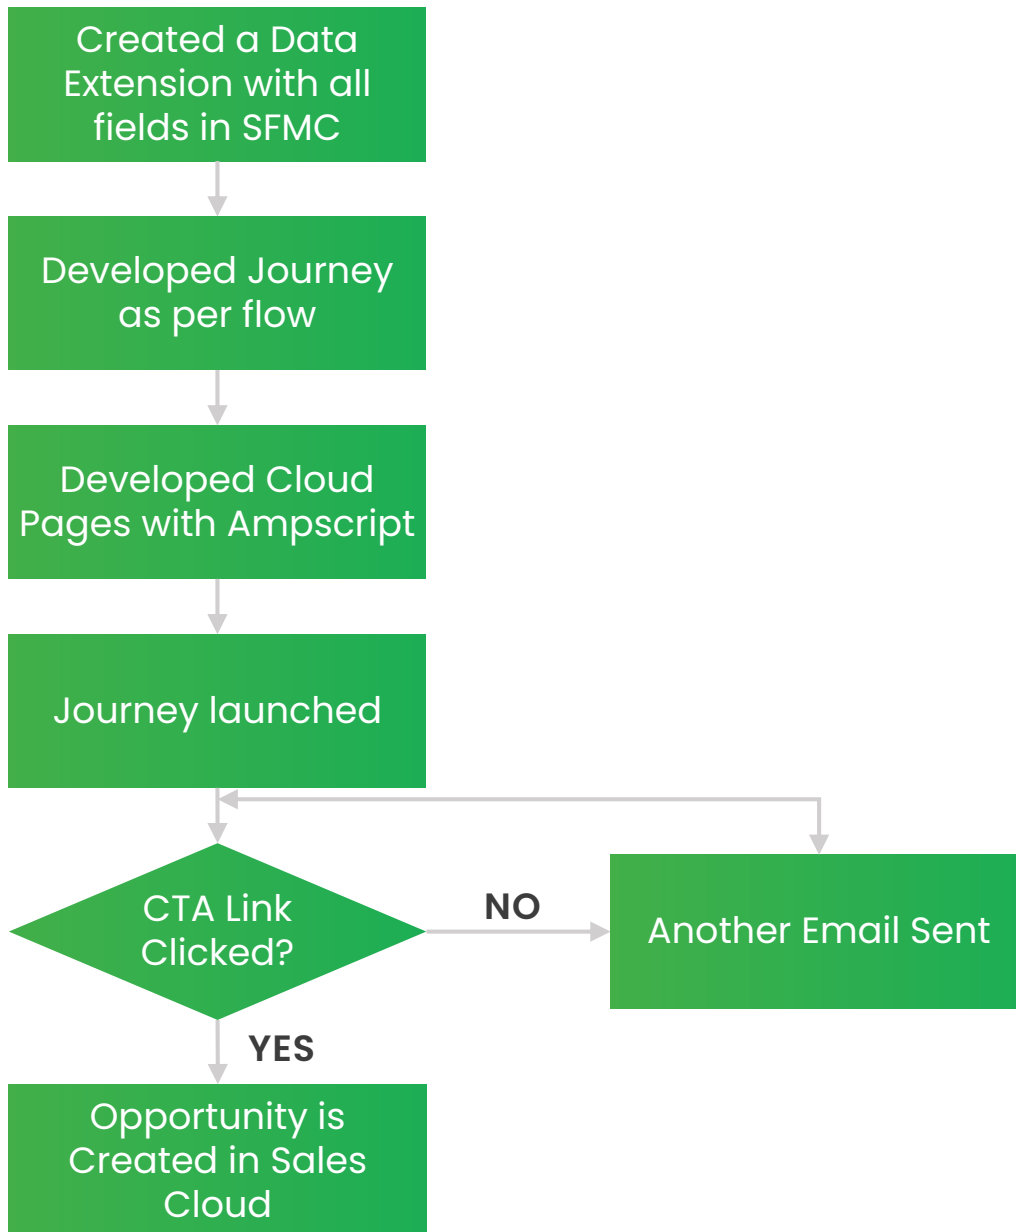

START

Salesforce Flow