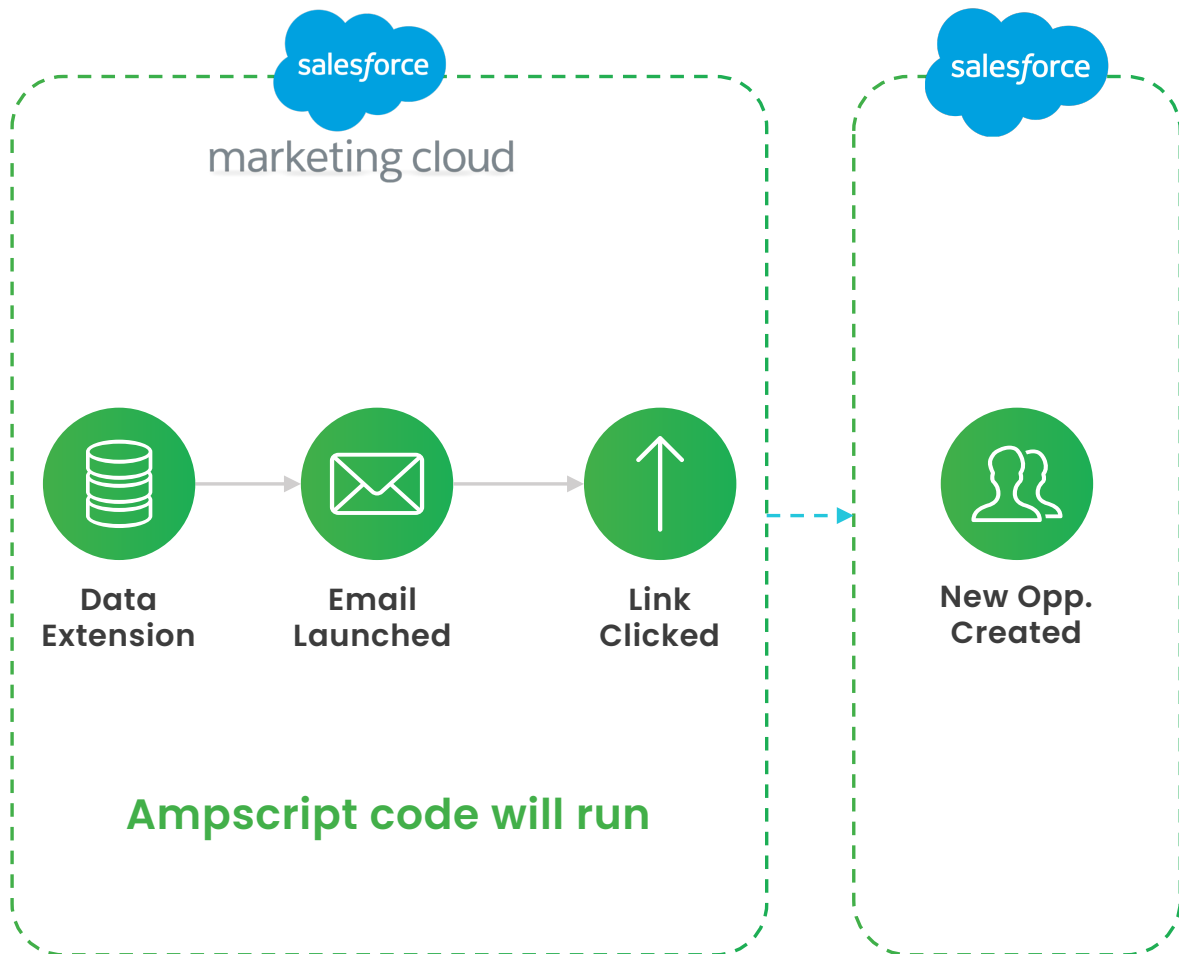

MARKETING CLOUD CUSTOM JOURNEY

System Architecture

Journey Path

Ampscript

Salesforce Flow

System Architecture

Journey Path

For Opportunity 1 –

```
%%=redirectTo(CONCAT(CloudPagesURL(2840,'AccountId',Account:Id,
'CampaignID',Campaign:ID,'CloseDate',
@plusSevenDay,'OwnerID',User:ID,'Name',@Name,'campaignmemberid', CampaignMember:ID,
'url','https://larsoncapitalmanagement.com/portfolio/')))=%%
```

2840 – Is the ID of the cloud page here which can be seen in Cloud Page by clicking on gear icon

For Opportunity 2 –

```
%%=redirectTo(CONCAT(CloudPagesURL(2843,'AccountId',Account:Id,
'CampaignID',Campaign:ID,'CloseDate',@plusSevenDay,'Name',@Name1,'OwnerID',User:ID,'campaignm
emberid', CampaignMember:ID, 'url','https://www.larsonfinancial.com/a-perspective-on-2022-financial-
markets/')))=%%
```

Ampscript

START

Salesforce Flow