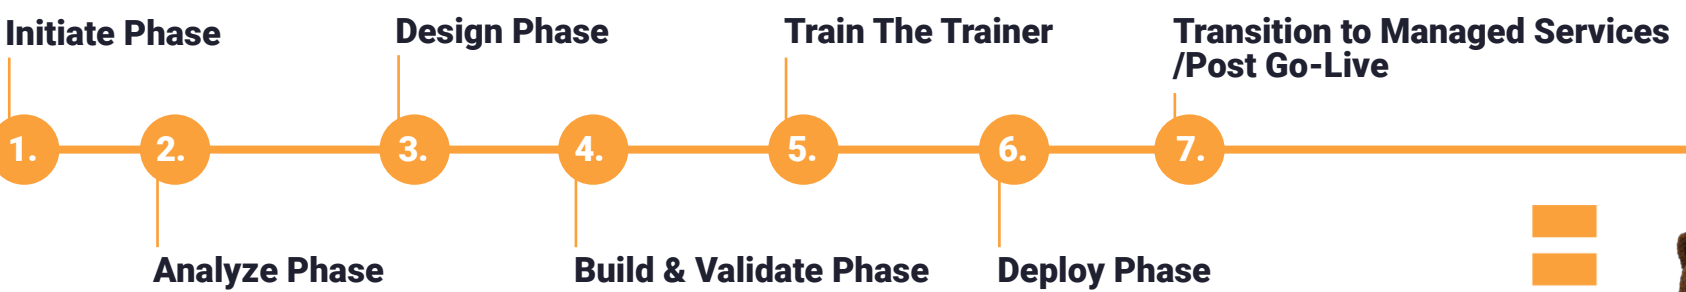

The Salesforce logo, consisting of the word "salesforce" in a white, lowercase, sans-serif font, is centered within a blue, cloud-like shape with multiple rounded lobes.

salesforce

CUSTOMER JOURNEY

YOUR SALESFORCE JOURNEY WITH US

A photograph of a winding asphalt road with yellow double lines, leading through a rugged, rocky mountain valley. The scene is overlaid with a semi-transparent blue gradient that fades from the top to the bottom. The road curves into the distance, flanked by steep, rocky slopes under a hazy sky.

2024

DATASHEET

CUSTOMER JOURNEY

STEP 1 PRE-SALES

STEP 2 DELIVERY

STEP 3 MANAGED SERVICES /POST GO-LIVE