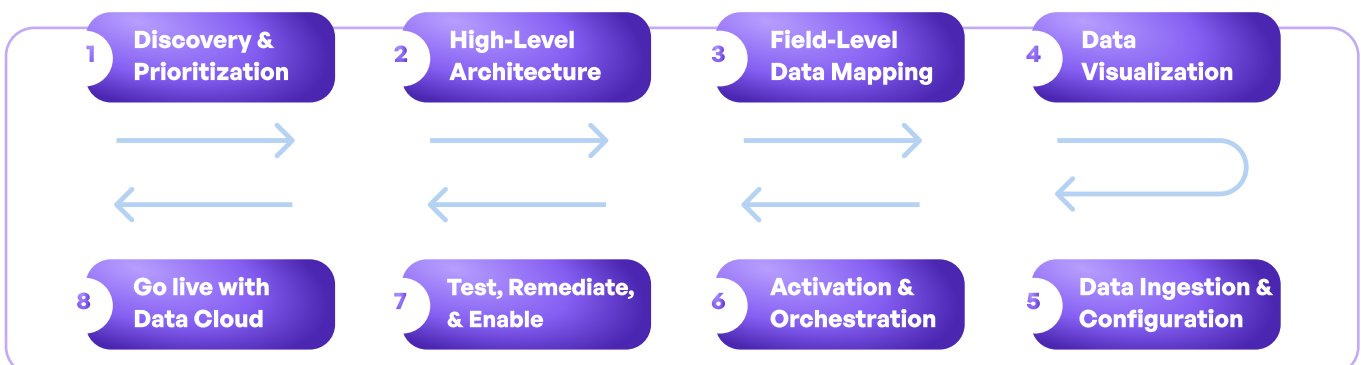

Enterprise Transformation Begins with Data Cloud

Sales

Lead Prioritization

Revenue Growth

Productivity Enhancement

Marketing

Audience Activation

Dynamic Personalization

Performance Optimization

Service

Churn Reduction

Customer Success

Service Optimization

Roadmap to a Successful Launch

Why Teqfocus for Salesforce Data Cloud

Robust Data Strategy

Data Cloud consolidates data from multiple sources into a single, unified platform, enabling organizations to break down silos and gain a comprehensive view of their business.

Center of Excellence (CoE)

With advanced analytics and AI-powered recommendations, Data Cloud empowers decision-makers to uncover hidden patterns, trends, and opportunities within their data.

Industry & SF Native Expertize

The platform's cloud-based architecture ensures scalability and robust security features, allowing organizations to manage their data with confidence as their needs evolve.